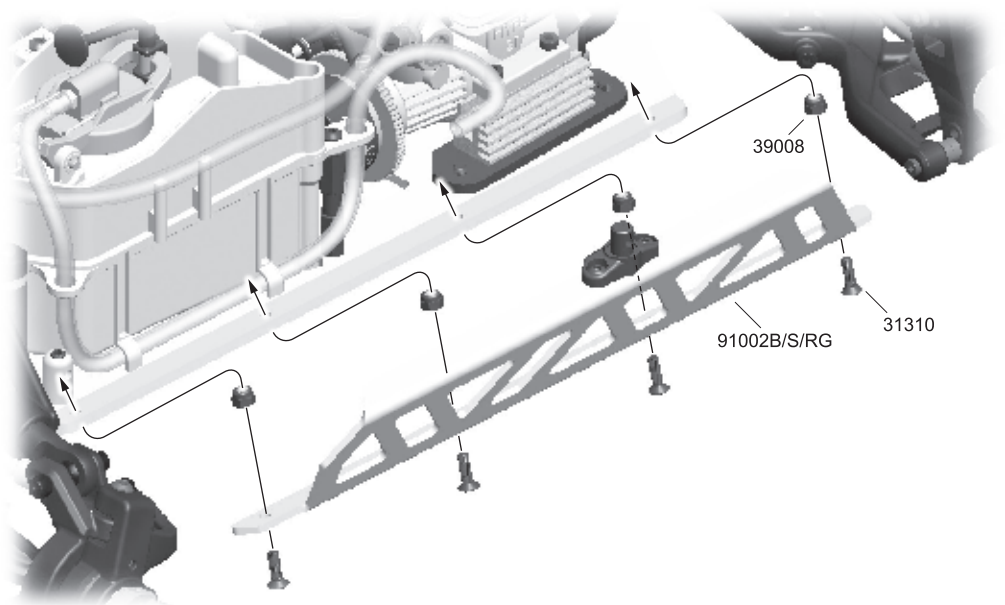

Front Body Post Removal

7

Side Guard Removal

8

Cage Side Guard Installation

39008
M3 Nut x8

31310
3x10mm x8
F/H Screw

9