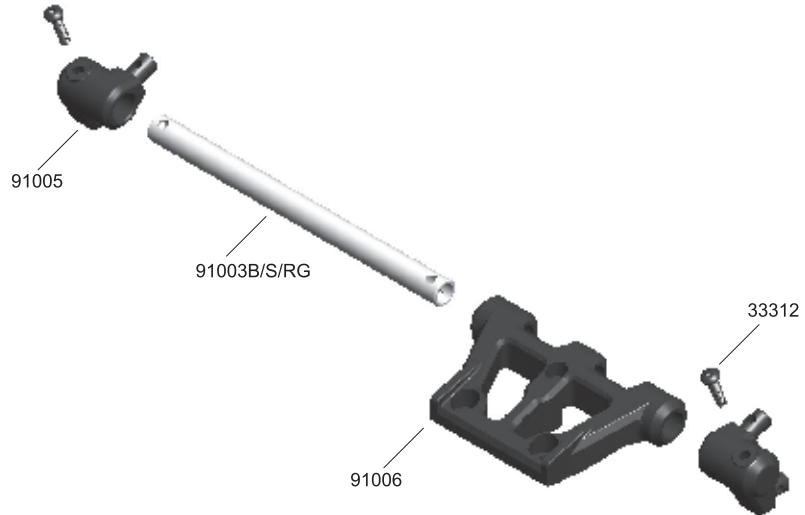

HYPER

CAGE BUGGY

Cage Assembly 1

33312
3x12mm x2
B/H Screw

1

Cage Assembly 2

33312
3x12mm x4
B/H Screw

2

Cage Assembly 3

31315
3x15mm x6
F/H Screw

31323
3x23.8mm x2
F/H Screw

31312
3x12mm x2
F/H Screw

39008
M3 Nut x2

33308
3x8mm x4
B/H Screw

33312
3x12mm x2
B/H Screw

3

Cage Assembly 4

33308
3x8mm x6
B/H Screw

4

Cage Assembly 5

33308
3x8mm x8
B/H Screw

5

Muffler Mount Replacement

6