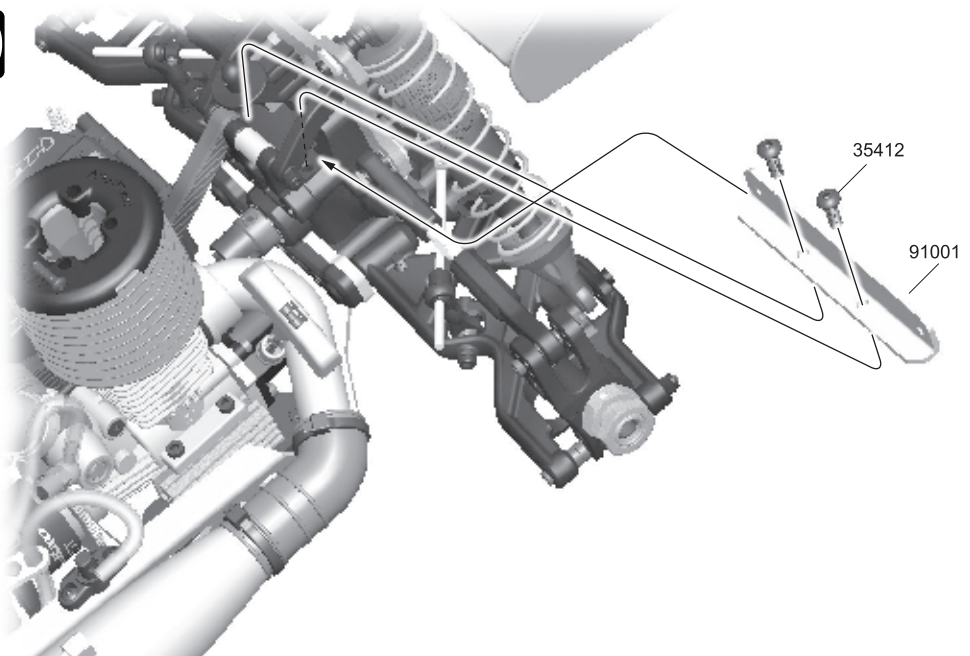

Cage Rear Mount Installation

35412
4x12mm x1
B/H Screw

10